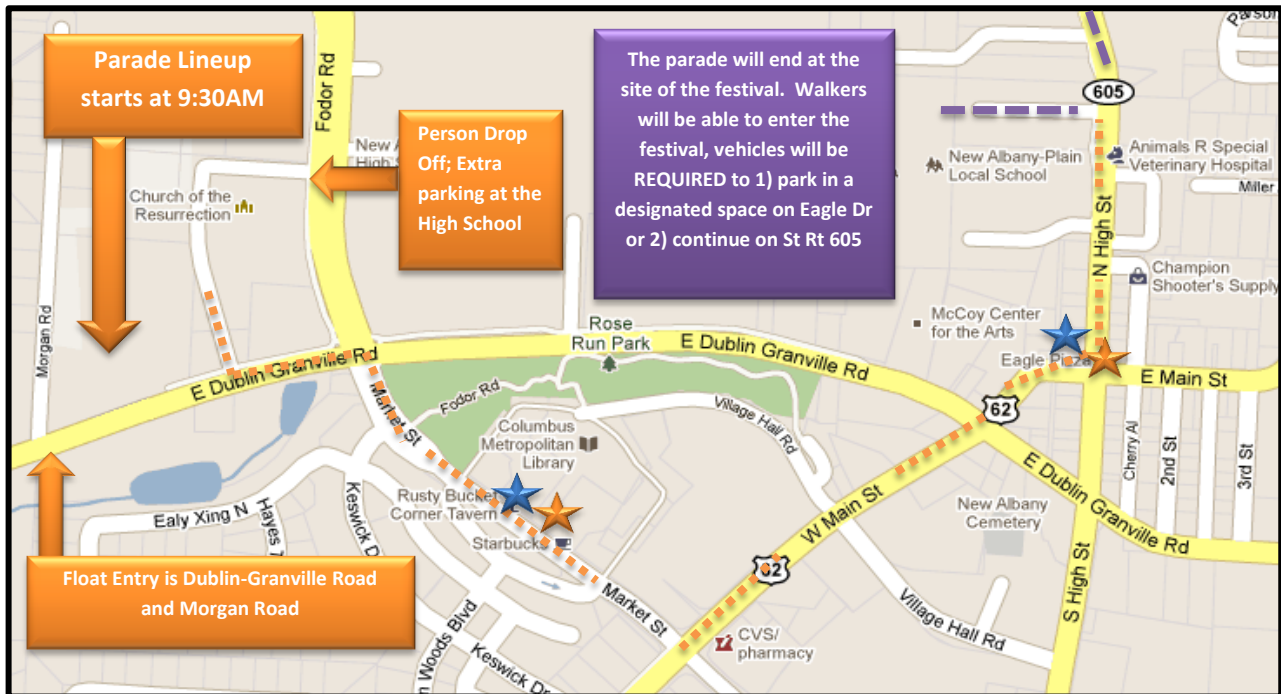

Founders Day-Parade Route

Parade Lineup: Church of the Resurrection
 9:30AM lineup begins
 11:00AM parade starts
 Floats and vehicles in the parade enter at Dublin-Granville and Morgan Road
 Drop offs will enter off Fodor Road

Route: East on Dublin-Granville to South on Market Street
 Left on Main Street (Route 62) to left on N. High Street (Route 605)
 End at the New Albany 2-5 Elementary School (87 N. High Street)

- ★ Parade Emcee stations
- ★ Wet Zones